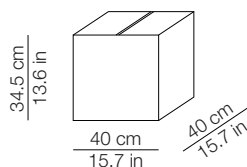

DIMENSIONI - DIMENSIONS

IMBALLO - PACKAGING

Volume: 0.055 m³ / 1.949 ft³
Gross weight: 3.34 kg / 7.35 lbs

Volume: 0.012 m³ / 0.411 ft³
Gross weight (Kushi): 0.92 kg / 2.02 lbs
Gross weight (Kushi Led): 1.34 kg / 2.95 lbs

DIMENSIONI - DIMENSIONS

IMBALLO - PACKAGING

Volume: 0.011 m³ / 0.380 ft³
Gross weight: 0.9 kg / 1.9 lbs

Volume: 0.005 m³ / 0.174 ft³
Gross weight: 0.4 kg / 0.9 lbs

MATERIALI E FINITURE - MATERIALS AND FINISHINGS