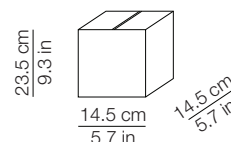

DIMENSIONI - DIMENSIONS

IMBALLO - PACKAGING

Volume: 0.055 m³ / 1.949 ft³
Gross weight: 3.34 kg / 7.35 lbs

Volume: 0.012 m³ / 0.411 ft³
Gross weight (Kushi): 0.92 kg / 2.02 lbs
Gross weight (Kushi Led): 1.34 kg / 2.95 lbs

DIMENSIONI - DIMENSIONS

IMBALLO - PACKAGING

Volume: 0.011 m³ / 0.380 ft³
Gross weight: 0.9 kg / 1.9 lbs

Volume: 0.005 m³ / 0.174 ft³
Gross weight: 0.4 kg / 0.9 lbs

MATERIALI E FINITURE - MATERIALS AND FINISHINGS