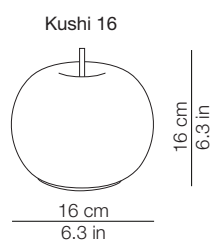

DIMENSIONI - DIMENSIONS

IMBALLO - PACKAGING

Volume: 0.055 m³ / 1.949 ft³
Gross weight: 3.34 kg / 7.35 lbs

Volume: 0.012 m³ / 0.411 ft³
Gross weight (Kushi): 0.92 kg / 2.02 lbs
Gross weight (Kushi Led): 1.34 kg / 2.95 lbs

DIMENSIONI - DIMENSIONS

IMBALLO - PACKAGING

Volume: 0.011 m³ / 0.380 ft³
Gross weight: 0.9 kg / 1.9 lbs

Volume: 0.005 m³ / 0.174 ft³
Gross weight: 0.4 kg / 0.9 lbs

MATERIALI E FINITURE - MATERIALS AND FINISHINGS