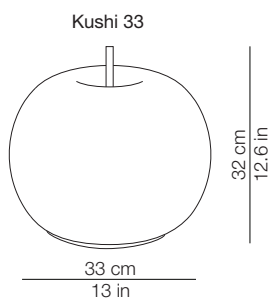

DIMENSIONI - DIMENSIONS

IMBALLO - PACKAGING

Volume: 0.055 m³ / 1.949 ft³
Gross weight: 3.34 kg / 7.35 lbs

Volume: 0.012 m³ / 0.411 ft³
Gross weight (Kushi): 0.92 kg / 2.02 lbs
Gross weight (Kushi Led): 1.34 kg / 2.95 lbs

DIMENSIONI - DIMENSIONS

IMBALLO - PACKAGING

Volume: 0.011 m³ / 0.380 ft³
Gross weight: 0.9 kg / 1.9 lbs

Volume: 0.005 m³ / 0.174 ft³
Gross weight: 0.4 kg / 0.9 lbs

MATERIALI E FINITURE - MATERIALS AND FINISHINGS