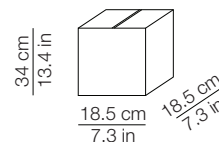

DIMENSIONI - DIMENSIONS

IMBALLO - PACKAGING

Volume: 0.055 m³ / 1.949 ft³
Gross weight: 3.34 kg / 7.35 lbs

Volume: 0.012 m³ / 0.411 ft³
Gross weight (Kushi): 0.92 kg / 2.02 lbs
Gross weight (Kushi Led): 1.34 kg / 2.95 lbs

DIMENSIONI - DIMENSIONS

IMBALLO - PACKAGING

Volume: 0.011 m³ / 0.380 ft³
Gross weight: 0.9 kg / 1.9 lbs

Volume: 0.005 m³ / 0.174 ft³
Gross weight: 0.4 kg / 0.9 lbs

MATERIALI E FINITURE - MATERIALS AND FINISHINGS