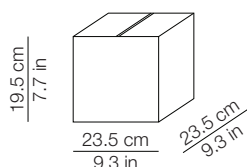

DIMENSIONI - DIMENSIONS

IMBALLO - PACKAGING

Volume: 0.055 m³ / 1.949 ft³
Gross weight: 3.34 kg / 7.35 lbs

Volume: 0.012 m³ / 0.411 ft³
Gross weight (Kushi): 0.92 kg / 2.02 lbs
Gross weight (Kushi Led): 1.34 kg / 2.95 lbs

DIMENSIONI - DIMENSIONS

IMBALLO - PACKAGING

Volume: 0.011 m³ / 0.380 ft³
Gross weight: 0.9 kg / 1.9 lbs

Volume: 0.005 m³ / 0.174 ft³
Gross weight: 0.4 kg / 0.9 lbs

MATERIALI E FINITURE - MATERIALS AND FINISHINGS